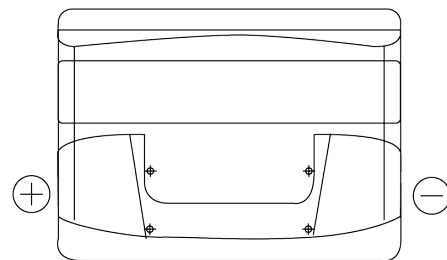

Product overview

Batteries for Cars

Technica TB501

Part number	TB501
Technology	Flooded
EAN/GTIN	3661024054522
Voltage	12 V
Capacity	50 Ah
CCA	450 A
Length	207 mm
Width	175 mm
Height	190 mm
Box size	L01
Polarity	ETN 1
Terminal Type	EN taper post
Hold Down	B13
Weights (subject of variation)	12.20 kg

Polarity

Terminal Type

Positive Terminal

Negative Terminal

Hold Down

Design, features and specifications are subject to change without notice. We disclaim any representation or warranty, express or implied, concerning the data or recommendations, and in no event shall be liable for any loss or damage claimed to have arisen as a result. Some products may not be available in your local market.