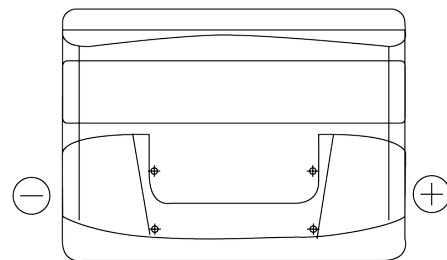

**Product overview**

Batteries for Cars

**Technica TB500**

Part number	TB500
Technology	Flooded
EAN/GTIN	3661024054515
Voltage	12 V
Capacity	50 Ah
CCA	450 A
Length	207 mm
Width	175 mm
Height	190 mm
Box size	L01
Polarity	ETN 0
Terminal Type	EN taper post
Hold Down	B13
Weights (subject of variation)	12.10 kg

**Polarity**

**Terminal Type**

Positive Terminal

Negative Terminal

**Hold Down**

Design, features and specifications are subject to change without notice. We disclaim any representation or warranty, express or implied, concerning the data or recommendations, and in no event shall be liable for any loss or damage claimed to have arisen as a result. Some products may not be available in your local market.