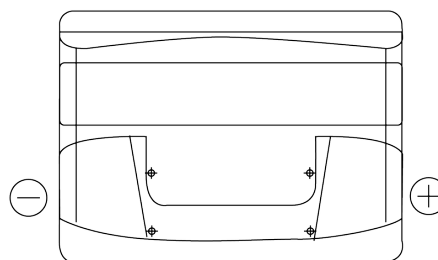

Batteries for Cars

Formula FB500

Part number	FB500
Technology	Flooded
EAN/GTIN	3661024044516
Voltage	12 V
Capacity	50 Ah
CCA	450 A
Length	207 mm
Width	175 mm
Height	190 mm
Box size	L01
Polarity	ETN 0
Terminal Type	EN taper post
Hold Down	B13
Weights (subject of variation)	12.10 kg

Polarity

Terminal Type

Positive Terminal

Negative Terminal

Hold Down

Design, features and specifications are subject to change without notice. We disclaim any representation or warranty, express or implied, concerning the data or recommendations, and in no event shall be liable for any loss or damage claimed to have arisen as a result. Some products may not be available in your local market.