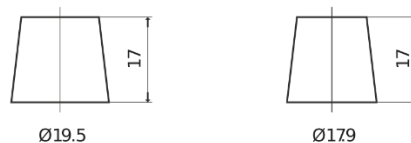

Terminal Type