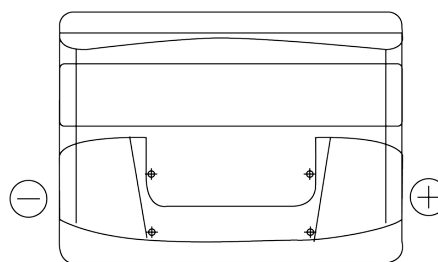

**Product overview**

Batteries for Cars

**Plus CB500**

Part number	CB500
Technology	Flooded
EAN/GTIN	3661024014519
Voltage	12 V
Capacity	50 Ah
CCA	450 A
Length	207 mm
Width	175 mm
Height	190 mm
Box size	L01
Polarity	ETN 0
Terminal Type	EN taper post
Hold Down	B13
Weights (subject of variation)	12.10 kg

**Polarity**

**Terminal Type**

**Hold Down**

Design, features and specifications are subject to change without notice. We disclaim any representation or warranty, express or implied, concerning the data or recommendations, and in no event shall be liable for any loss or damage claimed to have arisen as a result. Some products may not be available in your local market.