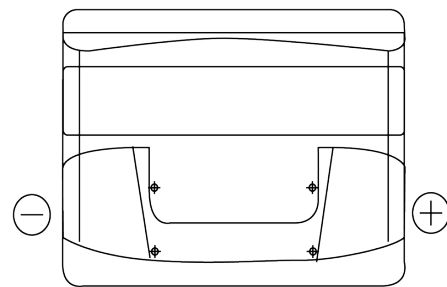

**Product overview**

Batteries for Cars

**Standard TC440**

Part number	TC440
Technology	Flooded
EAN/GTIN	3661024054782
Voltage	12 V
Capacity	44 Ah
CCA	360 A
Length	207 mm
Width	175 mm
Height	190 mm
Box size	L01
Polarity	ETN 0
Terminal Type	EN taper post
Hold Down	B13
Weights (subject of variation)	11.10 kg

**Polarity**

**Terminal Type**

Positive Terminal

Negative Terminal

**Hold Down**

Design, features and specifications are subject to change without notice. We disclaim any representation or warranty, express or implied, concerning the data or recommendations, and in no event shall be liable for any loss or damage claimed to have arisen as a result. Some products may not be available in your local market.