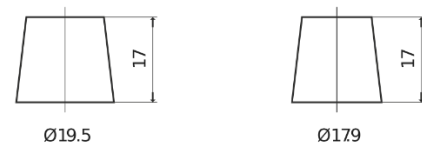

**Product overview**

Batteries for Cars

**Standard TC440**

Part number	TC440
Technology	Flooded
EAN/GTIN	3661024054782
Voltage	12 V
Capacity	44 Ah
CCA	360 A
Length	207 mm
Width	175 mm
Height	190 mm
Box size	L01
Polarity	ETN 0
Terminal Type	EN taper post
Hold Down	B13
Weights (subject of variation)	11.10 kg

**Polarity**

**Terminal Type**

Positive Terminal

Negative Terminal

**Hold Down**

Design, features and specifications are subject to change without notice. We disclaim any representation or warranty, express or implied, concerning the data or recommendations, and in no event shall be liable for any loss or damage claimed to have arisen as a result. Some products may not be available in your local market.