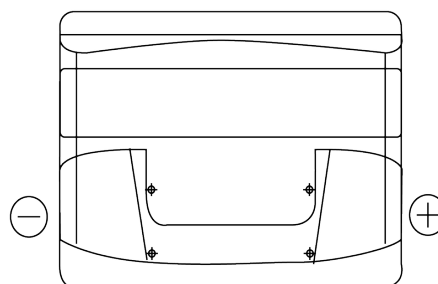

Product overview

Batteries for Cars

Classic EC440

Part number	EC440
Technology	Flooded
EAN/GTIN	3661024034784
Voltage	12 V
Capacity	44 Ah
CCA	360 A
Length	207 mm
Width	175 mm
Height	190 mm
Box size	L01
Polarity	ETN 0
Terminal Type	EN taper post
Hold Down	B13
Weights (subject of variation)	11.10 kg

Polarity

Terminal Type

Positive Terminal

Negative Terminal

Hold Down

Design, features and specifications are subject to change without notice. We disclaim any representation or warranty, express or implied, concerning the data or recommendations, and in no event shall be liable for any loss or damage claimed to have arisen as a result. Some products may not be available in your local market.