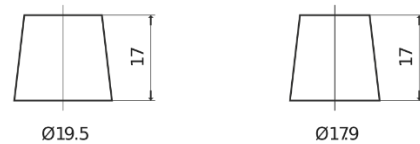

Product overview

Batteries for Cars

Classic EC440

Part number	EC440
Technology	Flooded
EAN/GTIN	3661024034784
Voltage	12 V
Capacity	44 Ah
CCA	360 A
Length	207 mm
Width	175 mm
Height	190 mm
Box size	L01
Polarity	ETN 0
Terminal Type	EN taper post
Hold Down	B13
Weights (subject of variation)	11.10 kg

Polarity

Terminal Type

Positive Terminal

Negative Terminal

Hold Down

Design, features and specifications are subject to change without notice. We disclaim any representation or warranty, express or implied, concerning the data or recommendations, and in no event shall be liable for any loss or damage claimed to have arisen as a result. Some products may not be available in your local market.