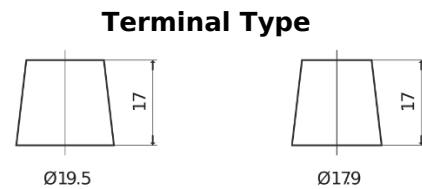

Product overview

Batteries for Marine and Leisure

Vintage EU77-6

Part number	EU77-6
Technology	Flooded
EAN/GTIN	3661024036177
Voltage	6 V
Capacity	77 Ah
CCA	650 A
Length	215 mm
Width	169 mm
Height	184 mm
Box size	H02
Polarity	ETN 0
Terminal Type	EN taper post
Hold Down	B6
Weights (subject of variation)	11.10 kg