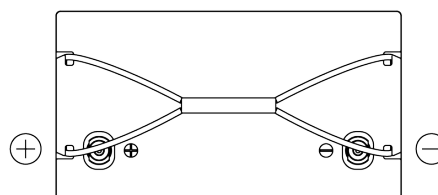

Product overview

Batteries for Marine and Leisure

Equipment Li-Ion EV1300/24

Part number	EV1300/24
Technology	Li-Ion
EAN/GTIN	3661024037693
Voltage	24 V
Capacity	50 Ah
Watt hour	1300 Wh
Length	307 mm
Width	170 mm
Height	216 mm
Box size	G77
Polarity	ETN 1
Terminal Type	Female M8
Hold Down	B0
Weights (subject of variation)	12.00 kg

Polarity

Terminal Type