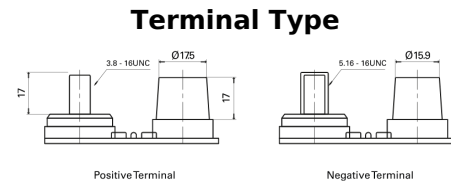

**Product overview**

Batteries for Trucks, Buses, Construction, Agriculture

**PowerPRO Agri&Construction EJ050C**

Part number	EJ050C
Technology	AGM
EAN/GTIN	3661024036979
Voltage	12 V
Capacity	50 Ah
CCA	800 A
Length	260 mm
Width	173 mm
Height	206 mm
Box size	G34
Polarity	ETN 1
Terminal Type	SAE M 3/8"- 5/16" taper&stud
Hold Down	B7
Weights (subject of variation)	17.90 kg