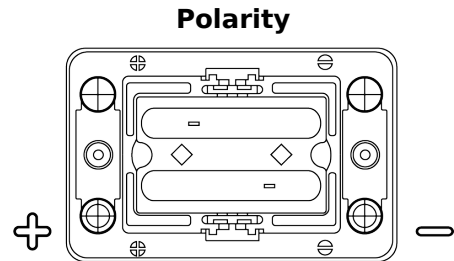

**Product overview**

Batteries for Marine and Leisure

**Start AGM EM1000**

Part number	EM1000
Technology	AGM
EAN/GTIN	3661024036023
Voltage	12 V
Capacity	50 Ah
CCA	800 A
MCA	1000
Length	260 mm
Width	173 mm
Height	206 mm
Box size	G34
Polarity	ETN 1
Terminal Type	SAE M 3/8" - 5/16" taper&stud
Hold Down	B7
Weights (subject of variation)	17.90 kg