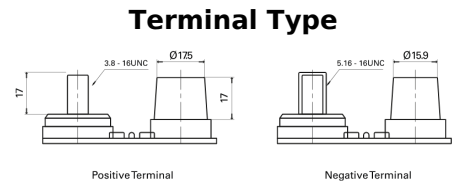

**Product overview**

Batteries for Marine and Leisure

**Start AGM EM1000**

Part number	EM1000
Technology	AGM
EAN/GTIN	3661024036023
Voltage	12 V
Capacity	50 Ah
CCA	800 A
MCA	1000
Length	260 mm
Width	173 mm
Height	206 mm
Box size	G34
Polarity	ETN 1
Terminal Type	SAE M 3/8" - 5/16" taper&stud
Hold Down	B7
Weights (subject of variation)	17.90 kg