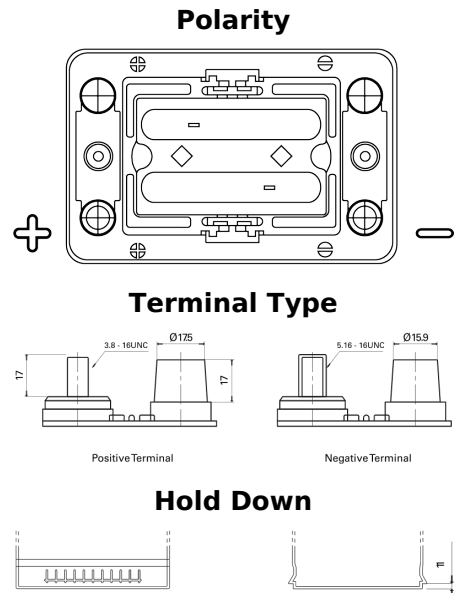

Product overview

Batteries for Trucks, Buses, Construction, Agriculture

PowerPRO Agri&Construction CJ050C

Part number	CJ050C
Technology	Flooded
EAN/GTIN	3661024016810
Voltage	12 V
Capacity	50 Ah
CCA	800 A
Length	260 mm
Width	173 mm
Height	206 mm
Box size	G34
Polarity	ETN 1
Terminal Type	SAE M 3/8"- 5/16" taper&stud
Hold Down	B7
Weights (subject of variation)	17.90 kg