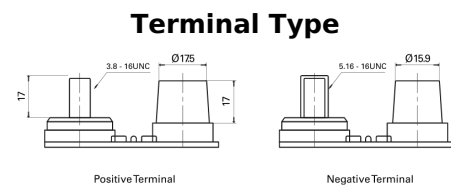

**Product overview**

Batteries for Marine and Leisure

**Dual AGM EP450**

Part number	EP450
Technology	AGM
EAN/GTIN	3661024035972
Voltage	12 V
Capacity	50 Ah
CCA	750 A
Watt hour	450 Wh
Length	260 mm
Width	173 mm
Height	206 mm
Box size	G34
Polarity	ETN 1
Terminal Type	SAE M 3/8" - 5/16" taper&stud
Hold Down	B7
Weights (subject of variation)	18.60 kg