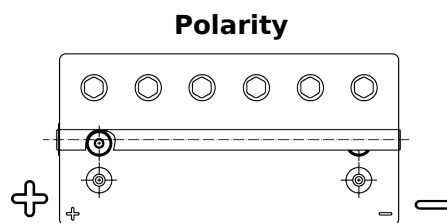

Product overview

Batteries for Marine and Leisure

Start AGM EM960

Part number	EM960
Technology	AGM
EAN/GTIN	3661024036016
Voltage	12 V
Capacity	100 Ah
CCA	800 A
MCA	960
Length	330 mm
Width	173 mm
Height	240 mm
Box size	G31
Polarity	ETN 1
Terminal Type	SAE M 3/8" taper&stud
Hold Down	B0
Weights (subject of variation)	31.00 kg