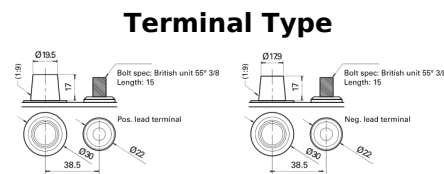

**Product overview**

Batteries for Marine and Leisure

**Start AGM EM960**

Part number	EM960
Technology	AGM
EAN/GTIN	3661024036016
Voltage	12 V
Capacity	100 Ah
CCA	800 A
MCA	960
Length	330 mm
Width	173 mm
Height	240 mm
Box size	G31
Polarity	ETN 1
Terminal Type	SAE M 3/8" taper&stud
Hold Down	B0
Weights (subject of variation)	31.00 kg