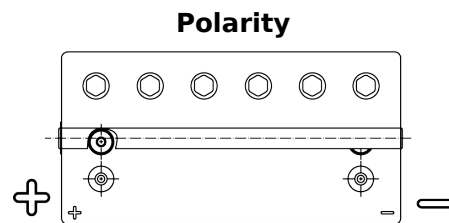

**Product overview**

Batteries for Marine and Leisure

**Start AGM EM960**

Part number	EM960
Technology	AGM
EAN/GTIN	3661024036016
Voltage	12 V
Capacity	100 Ah
CCA	800 A
MCA	960
Length	330 mm
Width	173 mm
Height	240 mm
Box size	G31
Polarity	ETN 1
Terminal Type	SAE M 3/8" taper&stud
Hold Down	B0
Weights (subject of variation)	31.00 kg