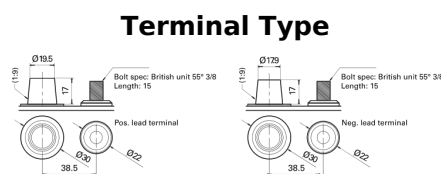

Product overview

Batteries for Marine and Leisure

Start AGM EM960

Part number	EM960
Technology	AGM
EAN/GTIN	3661024036016
Voltage	12 V
Capacity	100 Ah
CCA	800 A
MCA	960
Length	330 mm
Width	173 mm
Height	240 mm
Box size	G31
Polarity	ETN 1
Terminal Type	SAE M 3/8" taper&stud
Hold Down	B0
Weights (subject of variation)	31.00 kg