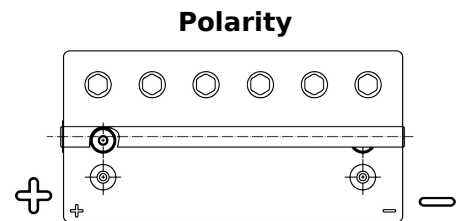

Product overview

Batteries for Marine and Leisure

Dual AGM EP900

Part number	EP900
Technology	AGM
EAN/GTIN	3661024035965
Voltage	12 V
Capacity	100 Ah
CCA	800 A
Watt hour	900 Wh
Length	330 mm
Width	173 mm
Height	240 mm
Box size	G31
Polarity	ETN 1
Terminal Type	SAE M 3/8" - 5/16" taper&stud
Hold Down	B0
Weights (subject of variation)	31.00 kg