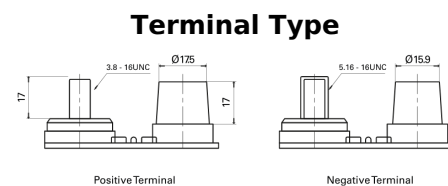

Product overview

Batteries for Marine and Leisure

Dual AGM EP900

Part number	EP900
Technology	AGM
EAN/GTIN	3661024035965
Voltage	12 V
Capacity	100 Ah
CCA	800 A
Watt hour	900 Wh
Length	330 mm
Width	173 mm
Height	240 mm
Box size	G31
Polarity	ETN 1
Terminal Type	SAE M 3/8" - 5/16" taper&stud
Hold Down	B0
Weights (subject of variation)	31.00 kg