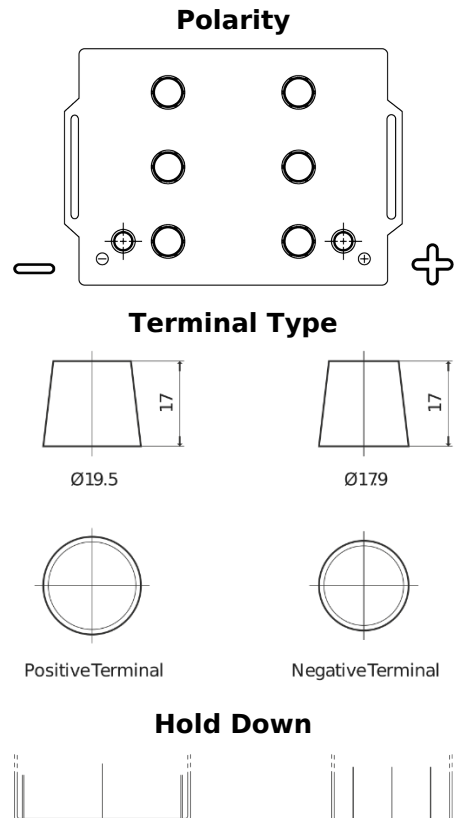

Product overview

Batteries for Trucks, Buses, Construction, Agriculture

StartPRO TG145A

Part number	TG145A
Technology	Flooded
EAN/GTIN	3661024055550
Voltage	12 V
Capacity	145 Ah
CCA	1000 A
Length	360 mm
Width	253 mm
Height	240 mm
Box size	F21
Polarity	ETN 6
Terminal Type	EN taper post
Hold Down	B0
Weights (subject of variation)	38.10 kg