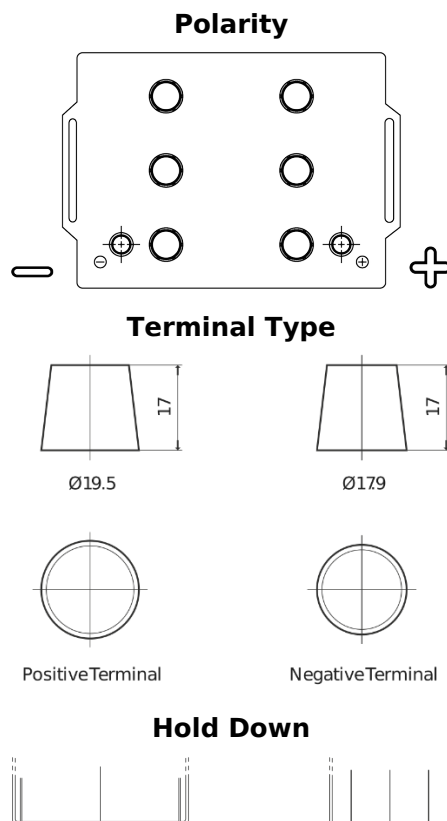

**Product overview**

Batteries for Trucks, Buses, Construction, Agriculture

**StartPRO EG145A**

Part number	EG145A
Technology	Flooded
EAN/GTIN	3661024035552
Voltage	12 V
Capacity	145 Ah
CCA	1000 A
Length	360 mm
Width	253 mm
Height	240 mm
Box size	F21
Polarity	ETN 6
Terminal Type	EN taper post
Hold Down	B0
Weights (subject of variation)	38.10 kg