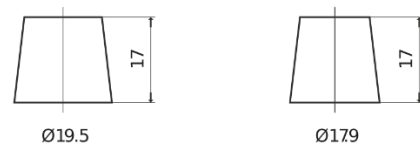

**Product overview**

Batteries for Cars

**Excell EB450**

Part number	EB450
Technology	Flooded
EAN/GTIN	3661024034494
Voltage	12 V
Capacity	45 Ah
CCA	330 A
Length	220 mm
Width	135 mm
Height	225 mm
Box size	E02
Polarity	ETN 0
Terminal Type	EN taper post
Hold Down	B1
Weights (subject of variation)	12.50 kg

**Polarity**

**Terminal Type**

Positive Terminal

Negative Terminal

**Hold Down**

Design, features and specifications are subject to change without notice. We disclaim any representation or warranty, express or implied, concerning the data or recommendations, and in no event shall be liable for any loss or damage claimed to have arisen as a result. Some products may not be available in your local market.