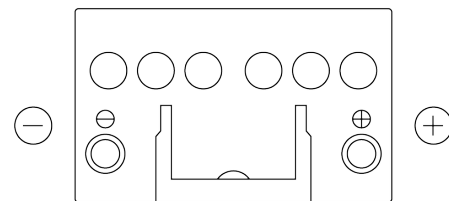

**Product overview**

Batteries for Cars

**Excell EB450**

Part number	EB450
Technology	Flooded
EAN/GTIN	3661024034494
Voltage	12 V
Capacity	45 Ah
CCA	330 A
Length	220 mm
Width	135 mm
Height	225 mm
Box size	E02
Polarity	ETN 0
Terminal Type	EN taper post
Hold Down	B1
Weights (subject of variation)	12.50 kg

**Polarity**

**Terminal Type**

Positive Terminal

Negative Terminal

**Hold Down**

Design, features and specifications are subject to change without notice. We disclaim any representation or warranty, express or implied, concerning the data or recommendations, and in no event shall be liable for any loss or damage claimed to have arisen as a result. Some products may not be available in your local market.