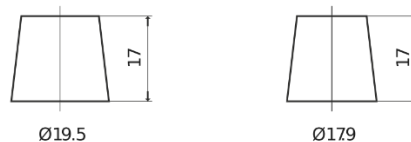

Terminal Type