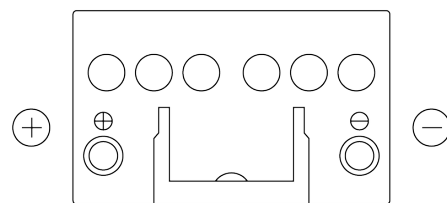

Product overview

Batteries for Cars

Formula FB451

Part number	FB451
Technology	Flooded
EAN/GTIN	3661024044486
Voltage	12 V
Capacity	45 Ah
CCA	330 A
Length	220 mm
Width	135 mm
Height	225 mm
Box size	E02
Polarity	ETN 1
Terminal Type	EN taper post
Hold Down	B1
Weights (subject of variation)	12.50 kg

Polarity

Terminal Type

Positive Terminal

Negative Terminal

Hold Down

Design, features and specifications are subject to change without notice. We disclaim any representation or warranty, express or implied, concerning the data or recommendations, and in no event shall be liable for any loss or damage claimed to have arisen as a result. Some products may not be available in your local market.