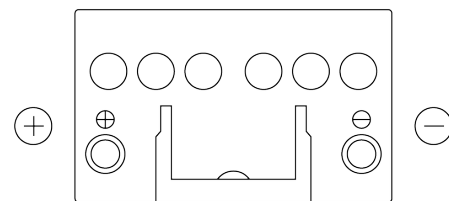

Product overview

Batteries for Cars

Plus CB451

Part number	CB451
Technology	Flooded
EAN/GTIN	3661024014489
Voltage	12 V
Capacity	45 Ah
CCA	330 A
Length	220 mm
Width	135 mm
Height	225 mm
Box size	E02
Polarity	ETN 1
Terminal Type	EN taper post
Hold Down	B1
Weights (subject of variation)	12.50 kg

Polarity

Terminal Type

Hold Down

Design, features and specifications are subject to change without notice. We disclaim any representation or warranty, express or implied, concerning the data or recommendations, and in no event shall be liable for any loss or damage claimed to have arisen as a result. Some products may not be available in your local market.