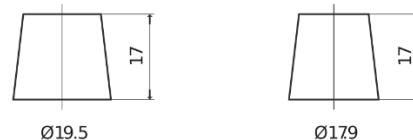

**Product overview**

Batteries for Trucks, Buses, Construction, Agriculture

**PowerPRO Agri&Construction EJ1355**

Part number	EJ1355
Technology	Flooded
EAN/GTIN	3661024036955
Voltage	12 V
Capacity	135 Ah
CCA	1000 A
Length	514 mm
Width	175 mm
Height	210 mm
Box size	DB8
Polarity	ETN 3
Terminal Type	EN taper post
Hold Down	B3
Weights (subject of variation)	36.00 kg

**Polarity**

**Terminal Type**

Positive Terminal

Negative Terminal

**Hold Down**

Design, features and specifications are subject to change without notice. We disclaim any representation or warranty, express or implied, concerning the data or recommendations, and in no event shall be liable for any loss or damage claimed to have arisen as a result. Some products may not be available in your local market.