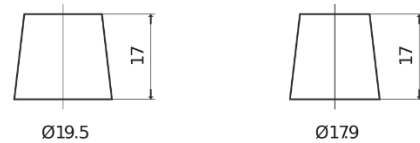

Product overview

Batteries for Trucks, Buses, Construction, Agriculture

StartPRO EG1355

Part number	EG1355
Technology	Flooded
EAN/GTIN	3661024035521
Voltage	12 V
Capacity	135 Ah
CCA	1000 A
Length	514 mm
Width	175 mm
Height	210 mm
Box size	DB8
Polarity	ETN 3
Terminal Type	EN taper post
Hold Down	B3
Weights (subject of variation)	36.00 kg

Polarity

Terminal Type

Positive Terminal

Negative Terminal

Hold Down

Design, features and specifications are subject to change without notice. We disclaim any representation or warranty, express or implied, concerning the data or recommendations, and in no event shall be liable for any loss or damage claimed to have arisen as a result. Some products may not be available in your local market.