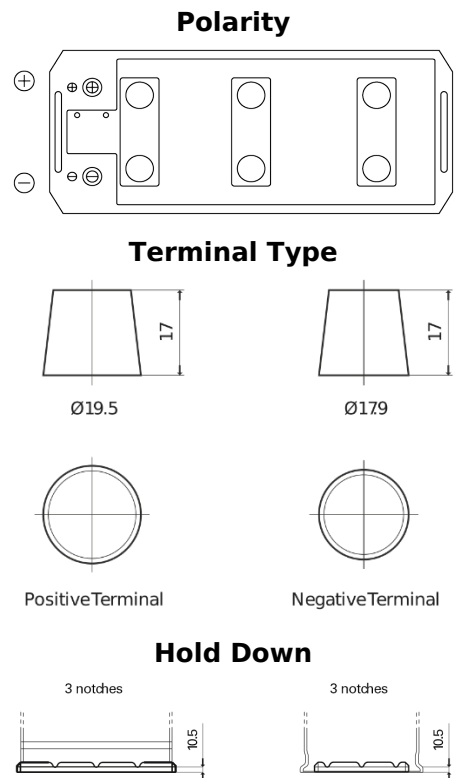

Product overview

Batteries for Trucks, Buses, Construction, Agriculture

PowerPRO Agri&Construction CJ1355

Part number	CJ1355
Technology	Flooded
EAN/GTIN	3661024016797
Voltage	12 V
Capacity	135 Ah
CCA	1000 A
Length	514 mm
Width	175 mm
Height	210 mm
Box size	DB8
Polarity	ETN 3
Terminal Type	EN taper post
Hold Down	B3
Weights (subject of variation)	36.00 kg