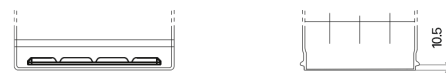

**Product overview**

Batteries for Cars

**Premium EA955**

Part number	EA955
Technology	Flooded
EAN/GTIN	3661024034197
Voltage	12 V
Capacity	95 Ah
CCA	800 A
Length	306 mm
Width	173 mm
Height	222 mm
Box size	D31
Polarity	ETN 1
Terminal Type	EN taper post
Hold Down	Korean B1
Weights (subject of variation)	21.40 kg

**Polarity**

**Terminal Type**

Positive Terminal

Negative Terminal

**Hold Down**

Design, features and specifications are subject to change without notice. We disclaim any representation or warranty, express or implied, concerning the data or recommendations, and in no event shall be liable for any loss or damage claimed to have arisen as a result. Some products may not be available in your local market.