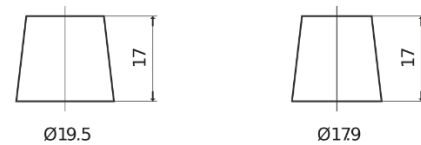

**Product overview**

Batteries for Cars

**Premium EA955**

Part number	EA955
Technology	Flooded
EAN/GTIN	3661024034197
Voltage	12 V
Capacity	95 Ah
CCA	800 A
Length	306 mm
Width	173 mm
Height	222 mm
Box size	D31
Polarity	ETN 1
Terminal Type	EN taper post
Hold Down	Korean B1
Weights (subject of variation)	21.40 kg

**Polarity**

**Terminal Type**

Positive Terminal

Negative Terminal

**Hold Down**

Design, features and specifications are subject to change without notice. We disclaim any representation or warranty, express or implied, concerning the data or recommendations, and in no event shall be liable for any loss or damage claimed to have arisen as a result. Some products may not be available in your local market.