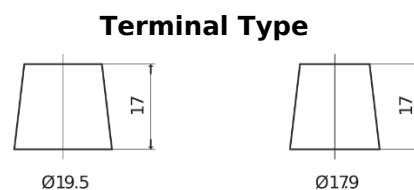

Product overview

Batteries for Cars

Premium EA954

Part number	EA954
Technology	Flooded
EAN/GTIN	3661024034180
Voltage	12 V
Capacity	95 Ah
CCA	800 A
Length	306 mm
Width	173 mm
Height	222 mm
Box size	D31
Polarity	ETN 0
Terminal Type	EN taper post
Hold Down	Korean B1
Weights (subject of variation)	21.40 kg