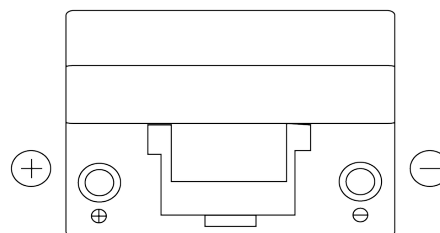

Product overview

Batteries for Cars

Formula FB955

Part number	FB955
Technology	Flooded
EAN/GTIN	3661024044462
Voltage	12 V
Capacity	95 Ah
CCA	760 A
Length	306 mm
Width	173 mm
Height	222 mm
Box size	D31
Polarity	ETN 1
Terminal Type	EN taper post
Hold Down	Korean B1
Weights (subject of variation)	20.60 kg

Polarity

Terminal Type

Positive Terminal

Negative Terminal

Hold Down

Design, features and specifications are subject to change without notice. We disclaim any representation or warranty, express or implied, concerning the data or recommendations, and in no event shall be liable for any loss or damage claimed to have arisen as a result. Some products may not be available in your local market.