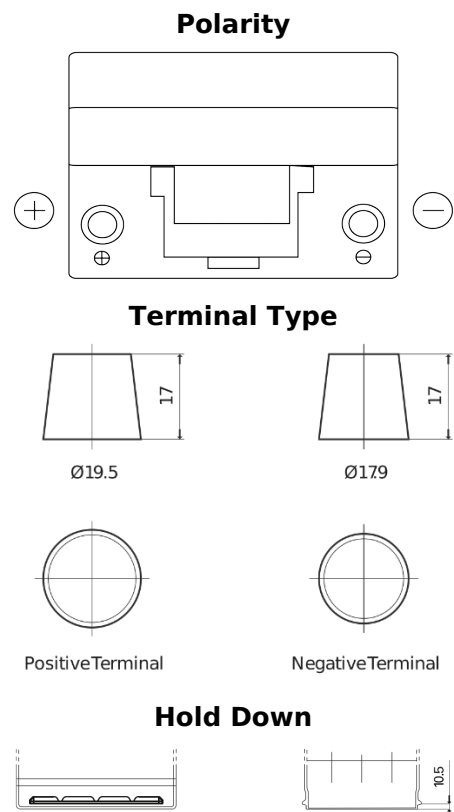

Product overview

Batteries for Cars

Formula FB955

Part number	FB955
Technology	Flooded
EAN/GTIN	3661024044462
Voltage	12 V
Capacity	95 Ah
CCA	760 A
Length	306 mm
Width	173 mm
Height	222 mm
Box size	D31
Polarity	ETN 1
Terminal Type	EN taper post
Hold Down	Korean B1
Weights (subject of variation)	20.60 kg