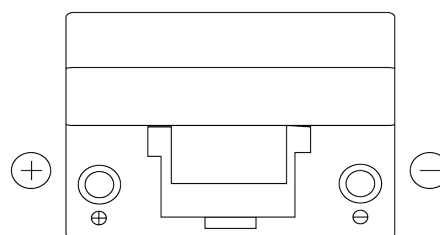

Product overview

Batteries for Cars

Excell EB955

Part number	EB955
Technology	Flooded
EAN/GTIN	3661024034463
Voltage	12 V
Capacity	95 Ah
CCA	760 A
Length	306 mm
Width	173 mm
Height	222 mm
Box size	D31
Polarity	ETN 1
Terminal Type	EN taper post
Hold Down	Korean B1
Weights (subject of variation)	20.60 kg

Polarity

Terminal Type

Positive Terminal

Negative Terminal

Hold Down

Design, features and specifications are subject to change without notice. We disclaim any representation or warranty, express or implied, concerning the data or recommendations, and in no event shall be liable for any loss or damage claimed to have arisen as a result. Some products may not be available in your local market.