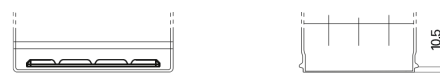

Product overview

Batteries for Cars

Excell EB955

Part number	EB955
Technology	Flooded
EAN/GTIN	3661024034463
Voltage	12 V
Capacity	95 Ah
CCA	760 A
Length	306 mm
Width	173 mm
Height	222 mm
Box size	D31
Polarity	ETN 1
Terminal Type	EN taper post
Hold Down	Korean B1
Weights (subject of variation)	20.60 kg

Polarity

Terminal Type

Positive Terminal

Negative Terminal

Hold Down

Design, features and specifications are subject to change without notice. We disclaim any representation or warranty, express or implied, concerning the data or recommendations, and in no event shall be liable for any loss or damage claimed to have arisen as a result. Some products may not be available in your local market.