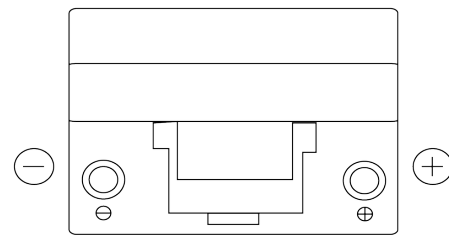

Product overview

Batteries for Cars

Formula FB954

Part number	FB954
Technology	Flooded
EAN/GTIN	3661024044455
Voltage	12 V
Capacity	95 Ah
CCA	760 A
Length	306 mm
Width	173 mm
Height	222 mm
Box size	D31
Polarity	ETN 0
Terminal Type	EN taper post
Hold Down	Korean B1
Weights (subject of variation)	20.60 kg

Polarity

Terminal Type

Positive Terminal

Negative Terminal

Hold Down

Design, features and specifications are subject to change without notice. We disclaim any representation or warranty, express or implied, concerning the data or recommendations, and in no event shall be liable for any loss or damage claimed to have arisen as a result. Some products may not be available in your local market.