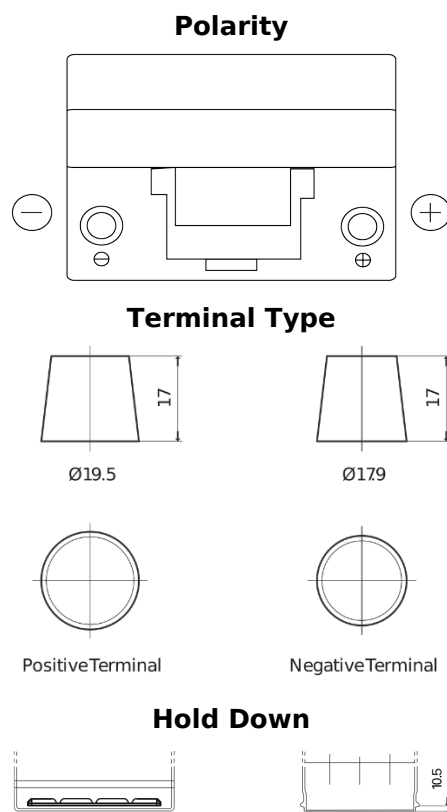

Product overview

Batteries for Cars

Formula FB954

Part number	FB954
Technology	Flooded
EAN/GTIN	3661024044455
Voltage	12 V
Capacity	95 Ah
CCA	760 A
Length	306 mm
Width	173 mm
Height	222 mm
Box size	D31
Polarity	ETN 0
Terminal Type	EN taper post
Hold Down	Korean B1
Weights (subject of variation)	20.60 kg