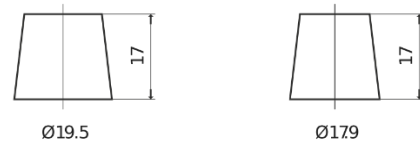

Product overview

Batteries for Cars

Formula FB954

Part number	FB954
Technology	Flooded
EAN/GTIN	3661024044455
Voltage	12 V
Capacity	95 Ah
CCA	760 A
Length	306 mm
Width	173 mm
Height	222 mm
Box size	D31
Polarity	ETN 0
Terminal Type	EN taper post
Hold Down	Korean B1
Weights (subject of variation)	20.60 kg

Polarity

Terminal Type

Positive Terminal

Negative Terminal

Hold Down

Design, features and specifications are subject to change without notice. We disclaim any representation or warranty, express or implied, concerning the data or recommendations, and in no event shall be liable for any loss or damage claimed to have arisen as a result. Some products may not be available in your local market.