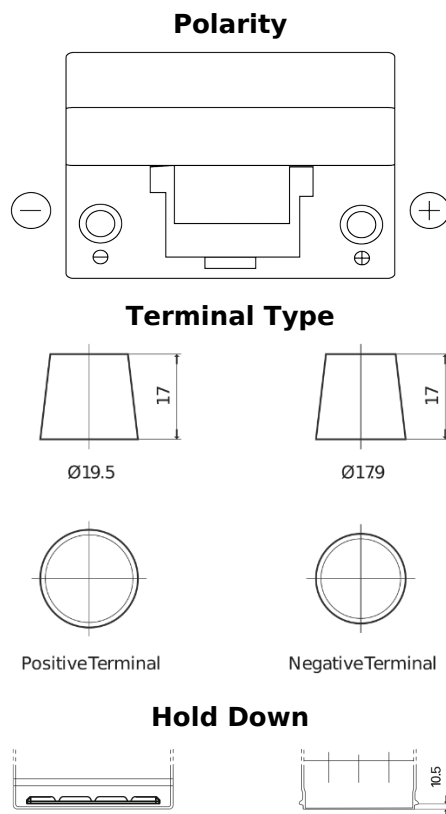

**Product overview**

Batteries for Cars

**Excell EB954**

Part number	EB954
Technology	Flooded
EAN/GTIN	3661024034456
Voltage	12 V
Capacity	95 Ah
CCA	760 A
Length	306 mm
Width	173 mm
Height	222 mm
Box size	D31
Polarity	ETN 0
Terminal Type	EN taper post
Hold Down	Korean B1
Weights (subject of variation)	20.60 kg