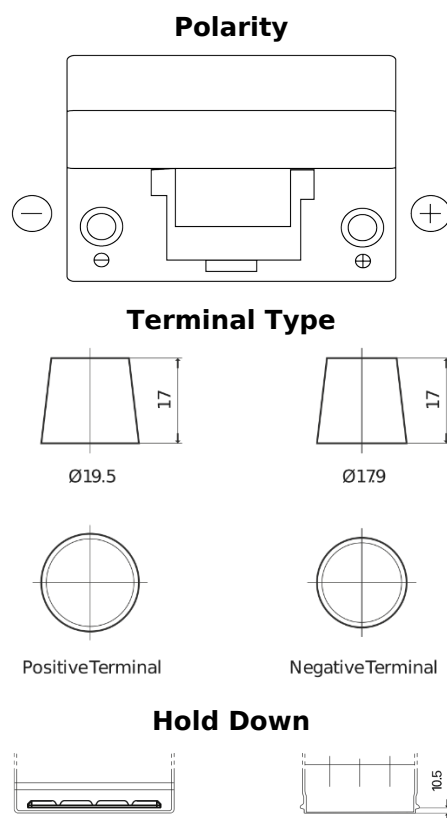

Product overview

Batteries for Cars

Power DB954

| | |
|--------------------------------|---------------|
| Part number | DB954 |
| Technology | Flooded |
| EAN/GTIN | 3661024024457 |
| Voltage | 12 V |
| Capacity | 95 Ah |
| CCA | 760 A |
| Length | 306 mm |
| Width | 173 mm |
| Height | 222 mm |
| Box size | D31 |
| Polarity | ETN 0 |
| Terminal Type | EN taper post |
| Hold Down | Korean B1 |
| Weights (subject of variation) | 20.60 kg |