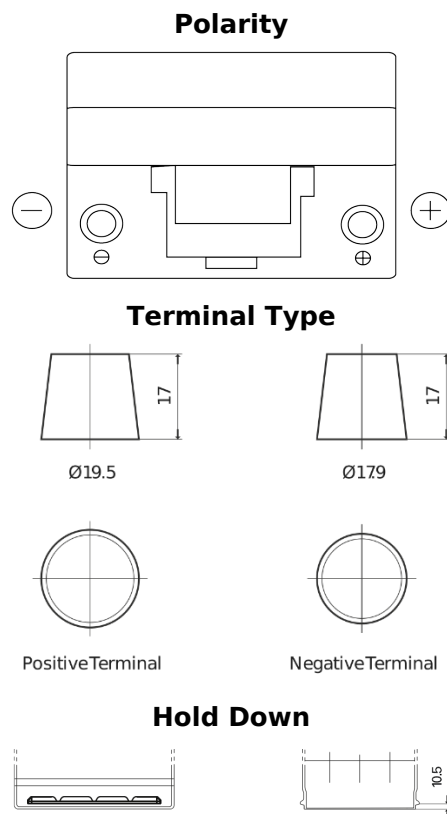

**Product overview**

Batteries for Cars

**Classic EC904**

Part number	EC904
Technology	Flooded
EAN/GTIN	3661024034753
Voltage	12 V
Capacity	90 Ah
CCA	680 A
Length	306 mm
Width	173 mm
Height	222 mm
Box size	D31
Polarity	ETN 0
Terminal Type	EN taper post
Hold Down	Korean B1
Weights (subject of variation)	19.90 kg