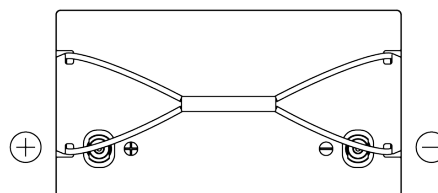

Product overview

Batteries for Marine and Leisure

Equipment Li-Ion EV1300

Part number	EV1300
Technology	Li-Ion
EAN/GTIN	3661024037679
Voltage	12 V
Capacity	100 Ah
Watt hour	1300 Wh
Length	308 mm
Width	168 mm
Height	211 mm
Box size	D31
Polarity	ETN 1
Terminal Type	Female M8
Hold Down	B0
Weights (subject of variation)	12.10 kg

Polarity

Terminal Type

Hold Down

Design, features and specifications are subject to change without notice. We disclaim any representation or warranty, express or implied, concerning the data or recommendations, and in no event shall be liable for any loss or damage claimed to have arisen as a result. Some products may not be available in your local market.