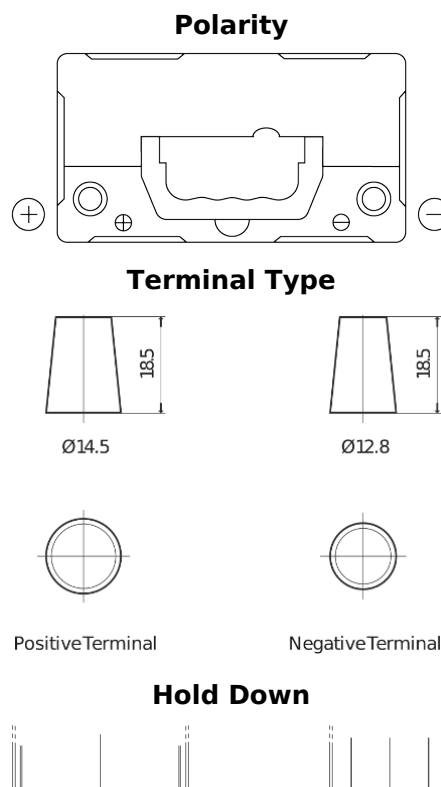

Product overview

Batteries for Cars

Plus CB457

Part number	CB457
Technology	Flooded
EAN/GTIN	3661024014366
Voltage	12 V
Capacity	45 Ah
CCA	330 A
Length	237 mm
Width	127 mm
Height	227 mm
Box size	B24
Polarity	ETN 1
Terminal Type	JIS taper post
Hold Down	B0
Weights (subject of variation)	11.40 kg