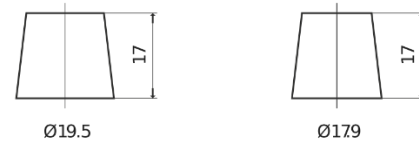

**Product overview**

Batteries for Cars

**Premium EA755**

Part number	EA755
Technology	Flooded
EAN/GTIN	3661024034173
Voltage	12 V
Capacity	75 Ah
CCA	630 A
Length	270 mm
Width	173 mm
Height	222 mm
Box size	D26
Polarity	ETN 1
Terminal Type	EN taper post
Hold Down	Korean B1+B6
Weights (subject of variation)	17.40 kg

**Polarity**

**Terminal Type**

Positive Terminal

Negative Terminal

**Hold Down**

Design, features and specifications are subject to change without notice. We disclaim any representation or warranty, express or implied, concerning the data or recommendations, and in no event shall be liable for any loss or damage claimed to have arisen as a result. Some products may not be available in your local market.