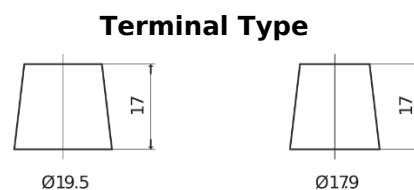

Product overview

Batteries for Cars

Premium EA754

Part number	EA754
Technology	Flooded
EAN/GTIN	3661024034166
Voltage	12 V
Capacity	75 Ah
CCA	630 A
Length	270 mm
Width	173 mm
Height	222 mm
Box size	D26
Polarity	ETN 0
Terminal Type	EN taper post
Hold Down	Korean B1+B6
Weights (subject of variation)	17.40 kg