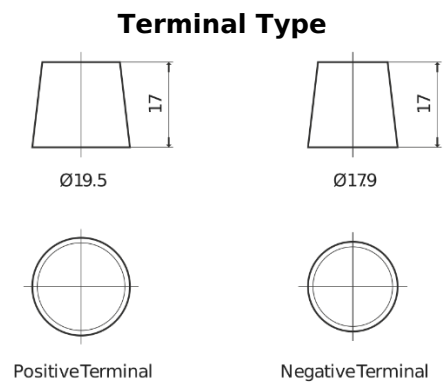

**Product overview**

Batteries for Cars

**Technica TB705**

Part number	TB705
Technology	Flooded
EAN/GTIN	3661024054447
Voltage	12 V
Capacity	70 Ah
CCA	540 A
Length	270 mm
Width	173 mm
Height	222 mm
Box size	D26
Polarity	ETN 1
Terminal Type	EN taper post
Hold Down	Korean B1+B6
Weights (subject of variation)	16.10 kg