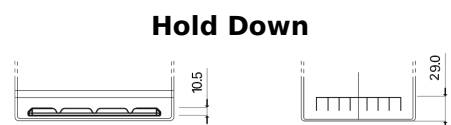

**Product overview**

Batteries for Cars

**Technica TB705**

Part number	TB705
Technology	Flooded
EAN/GTIN	3661024054447
Voltage	12 V
Capacity	70 Ah
CCA	540 A
Length	270 mm
Width	173 mm
Height	222 mm
Box size	D26
Polarity	ETN 1
Terminal Type	EN taper post
Hold Down	Korean B1+B6
Weights (subject of variation)	16.10 kg