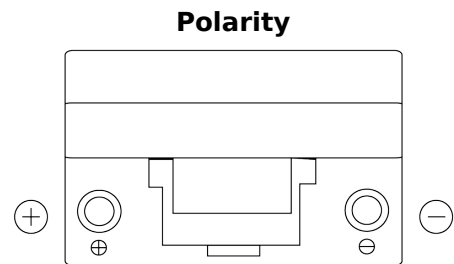

**Product overview**

Batteries for Cars

**Technica TB705**

Part number	TB705
Technology	Flooded
EAN/GTIN	3661024054447
Voltage	12 V
Capacity	70 Ah
CCA	540 A
Length	270 mm
Width	173 mm
Height	222 mm
Box size	D26
Polarity	ETN 1
Terminal Type	EN taper post
Hold Down	Korean B1+B6
Weights (subject of variation)	16.10 kg