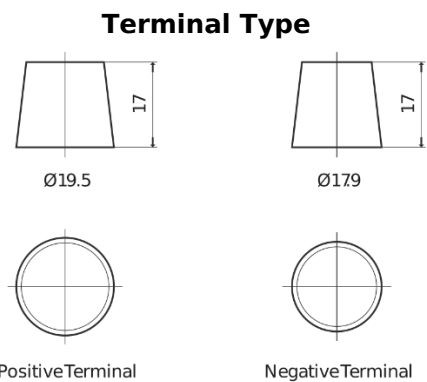

Product overview

Batteries for Cars

Formula FB705

Part number	FB705
Technology	Flooded
EAN/GTIN	3661024044448
Voltage	12 V
Capacity	70 Ah
CCA	540 A
Length	270 mm
Width	173 mm
Height	222 mm
Box size	D26
Polarity	ETN 1
Terminal Type	EN taper post
Hold Down	Korean B1+B6
Weights (subject of variation)	16.10 kg