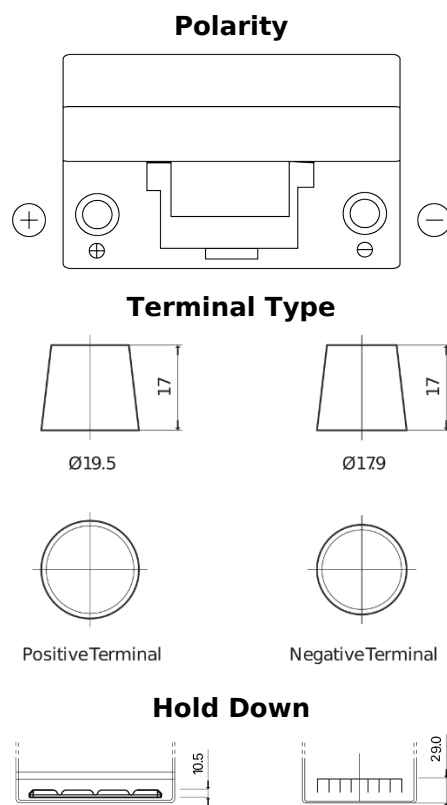

Product overview

Batteries for Cars

Formula FB705

Part number	FB705
Technology	Flooded
EAN/GTIN	3661024044448
Voltage	12 V
Capacity	70 Ah
CCA	540 A
Length	270 mm
Width	173 mm
Height	222 mm
Box size	D26
Polarity	ETN 1
Terminal Type	EN taper post
Hold Down	Korean B1+B6
Weights (subject of variation)	16.10 kg