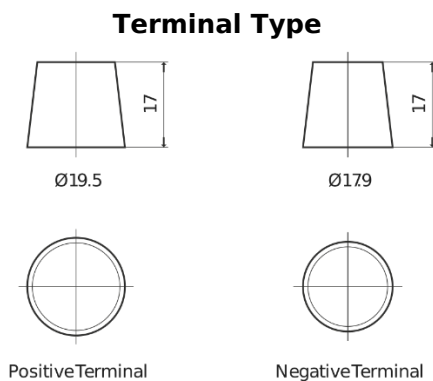

Product overview

Batteries for Cars

Excell EB705

Part number	EB705
Technology	Flooded
EAN/GTIN	3661024034449
Voltage	12 V
Capacity	70 Ah
CCA	540 A
Length	270 mm
Width	173 mm
Height	222 mm
Box size	D26
Polarity	ETN 1
Terminal Type	EN taper post
Hold Down	Korean B1+B6
Weights (subject of variation)	16.10 kg