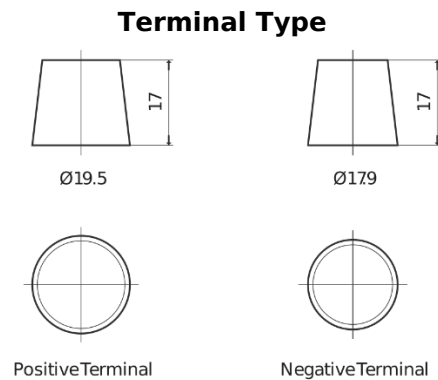

Product overview

Batteries for Cars

Excell EB705

Part number	EB705
Technology	Flooded
EAN/GTIN	3661024034449
Voltage	12 V
Capacity	70 Ah
CCA	540 A
Length	270 mm
Width	173 mm
Height	222 mm
Box size	D26
Polarity	ETN 1
Terminal Type	EN taper post
Hold Down	Korean B1+B6
Weights (subject of variation)	16.10 kg