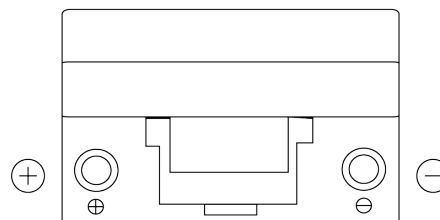

Product overview

Batteries for Cars

Power DB705

Part number	DB705
Technology	Flooded
EAN/GTIN	3661024024440
Voltage	12 V
Capacity	70 Ah
CCA	540 A
Length	270 mm
Width	173 mm
Height	222 mm
Box size	D26
Polarity	ETN 1
Terminal Type	EN taper post
Hold Down	Korean B1+B6
Weights (subject of variation)	16.10 kg

Polarity

Terminal Type

Positive Terminal

Negative Terminal

Hold Down

Design, features and specifications are subject to change without notice. We disclaim any representation or warranty, express or implied, concerning the data or recommendations, and in no event shall be liable for any loss or damage claimed to have arisen as a result. Some products may not be available in your local market.