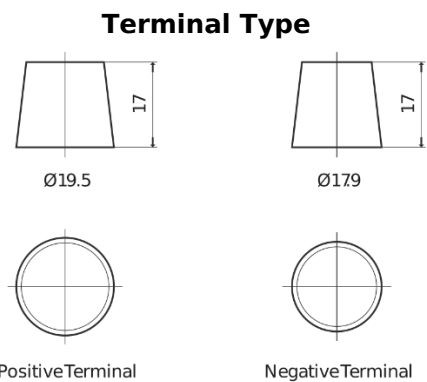

Product overview

Batteries for Cars

Plus CB705

Part number	CB705
Technology	Flooded
EAN/GTIN	3661024014441
Voltage	12 V
Capacity	70 Ah
CCA	540 A
Length	270 mm
Width	173 mm
Height	222 mm
Box size	D26
Polarity	ETN 1
Terminal Type	EN taper post
Hold Down	Korean B1+B6
Weights (subject of variation)	16.10 kg