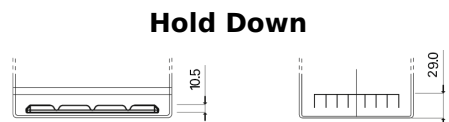

**Product overview**

Batteries for Cars

**Technica TB704**

Part number	TB704
Technology	Flooded
EAN/GTIN	3661024054430
Voltage	12 V
Capacity	70 Ah
CCA	540 A
Length	270 mm
Width	173 mm
Height	222 mm
Box size	D26
Polarity	ETN 0
Terminal Type	EN taper post
Hold Down	Korean B1+B6
Weights (subject of variation)	16.10 kg