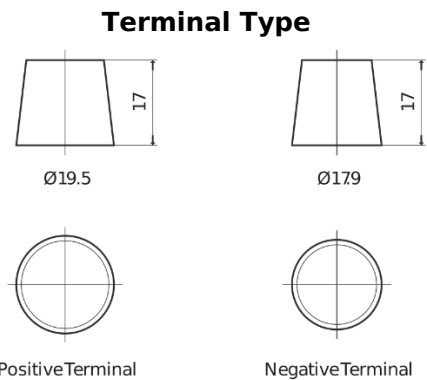

**Product overview**

Batteries for Cars

**Technica TB704**

Part number	TB704
Technology	Flooded
EAN/GTIN	3661024054430
Voltage	12 V
Capacity	70 Ah
CCA	540 A
Length	270 mm
Width	173 mm
Height	222 mm
Box size	D26
Polarity	ETN 0
Terminal Type	EN taper post
Hold Down	Korean B1+B6
Weights (subject of variation)	16.10 kg