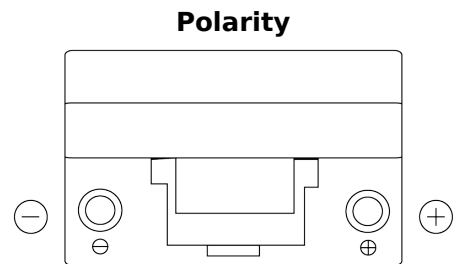

**Product overview**

Batteries for Cars

**Technica TB704**

Part number	TB704
Technology	Flooded
EAN/GTIN	3661024054430
Voltage	12 V
Capacity	70 Ah
CCA	540 A
Length	270 mm
Width	173 mm
Height	222 mm
Box size	D26
Polarity	ETN 0
Terminal Type	EN taper post
Hold Down	Korean B1+B6
Weights (subject of variation)	16.10 kg