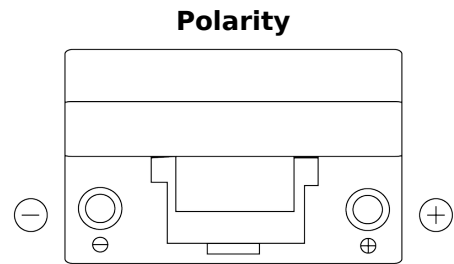

**Product overview**

Batteries for Cars

**Formula FB704**

Part number	FB704
Technology	Flooded
EAN/GTIN	3661024044431
Voltage	12 V
Capacity	70 Ah
CCA	540 A
Length	270 mm
Width	173 mm
Height	222 mm
Box size	D26
Polarity	ETN 0
Terminal Type	EN taper post
Hold Down	Korean B1+B6
Weights (subject of variation)	16.10 kg