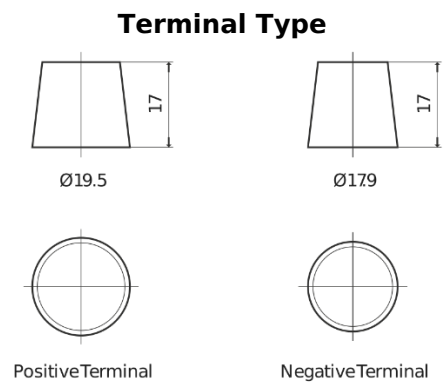

**Product overview**

Batteries for Cars

**Formula FB704**

Part number	FB704
Technology	Flooded
EAN/GTIN	3661024044431
Voltage	12 V
Capacity	70 Ah
CCA	540 A
Length	270 mm
Width	173 mm
Height	222 mm
Box size	D26
Polarity	ETN 0
Terminal Type	EN taper post
Hold Down	Korean B1+B6
Weights (subject of variation)	16.10 kg