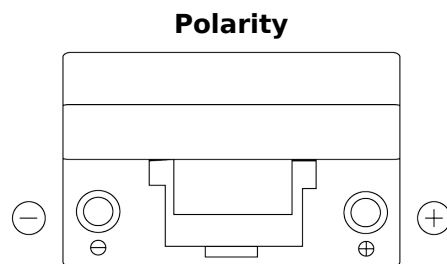

**Product overview**

Batteries for Cars

**Excell EB704**

Part number	EB704
Technology	Flooded
EAN/GTIN	3661024034432
Voltage	12 V
Capacity	70 Ah
CCA	540 A
Length	270 mm
Width	173 mm
Height	222 mm
Box size	D26
Polarity	ETN 0
Terminal Type	EN taper post
Hold Down	Korean B1+B6
Weights (subject of variation)	16.10 kg