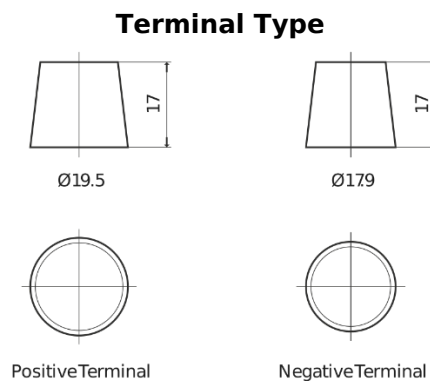

**Product overview**

Batteries for Cars

**Excell EB704**

Part number	EB704
Technology	Flooded
EAN/GTIN	3661024034432
Voltage	12 V
Capacity	70 Ah
CCA	540 A
Length	270 mm
Width	173 mm
Height	222 mm
Box size	D26
Polarity	ETN 0
Terminal Type	EN taper post
Hold Down	Korean B1+B6
Weights (subject of variation)	16.10 kg