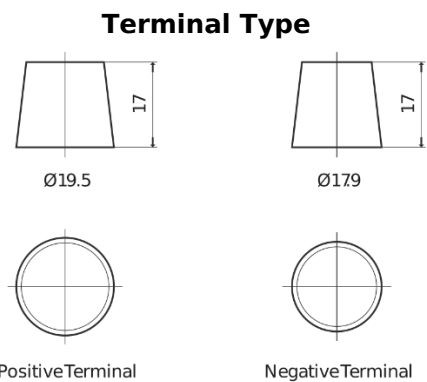

Product overview

Batteries for Cars

Plus CB704

Part number	CB704
Technology	Flooded
EAN/GTIN	3661024014434
Voltage	12 V
Capacity	70 Ah
CCA	540 A
Length	270 mm
Width	173 mm
Height	222 mm
Box size	D26
Polarity	ETN 0
Terminal Type	EN taper post
Hold Down	Korean B1+B6
Weights (subject of variation)	16.10 kg