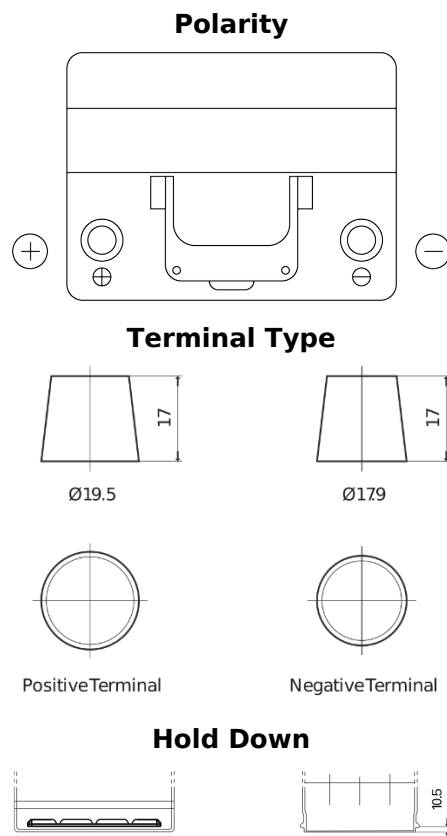

Product overview

Batteries for Cars

Technica TB605

Part number	TB605
Technology	Flooded
EAN/GTIN	3661024054423
Voltage	12 V
Capacity	60 Ah
CCA	480 A
Length	230 mm
Width	173 mm
Height	222 mm
Box size	D23
Polarity	ETN 1
Terminal Type	EN taper post
Hold Down	Korean B1
Weights (subject of variation)	14.60 kg