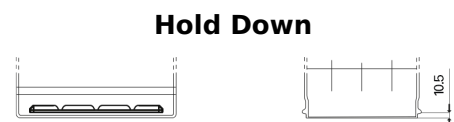

Product overview

Batteries for Cars

Formula FB605

Part number	FB605
Technology	Flooded
EAN/GTIN	3661024044424
Voltage	12 V
Capacity	60 Ah
CCA	480 A
Length	230 mm
Width	173 mm
Height	222 mm
Box size	D23
Polarity	ETN 1
Terminal Type	EN taper post
Hold Down	Korean B1
Weights (subject of variation)	14.60 kg