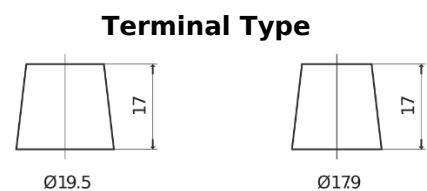

**Product overview**

Batteries for Cars

**Technica TB604**

Part number	TB604
Technology	Flooded
EAN/GTIN	3661024054416
Voltage	12 V
Capacity	60 Ah
CCA	480 A
Length	230 mm
Width	173 mm
Height	222 mm
Box size	D23
Polarity	ETN 0
Terminal Type	EN taper post
Hold Down	Korean B1
Weights (subject of variation)	14.60 kg