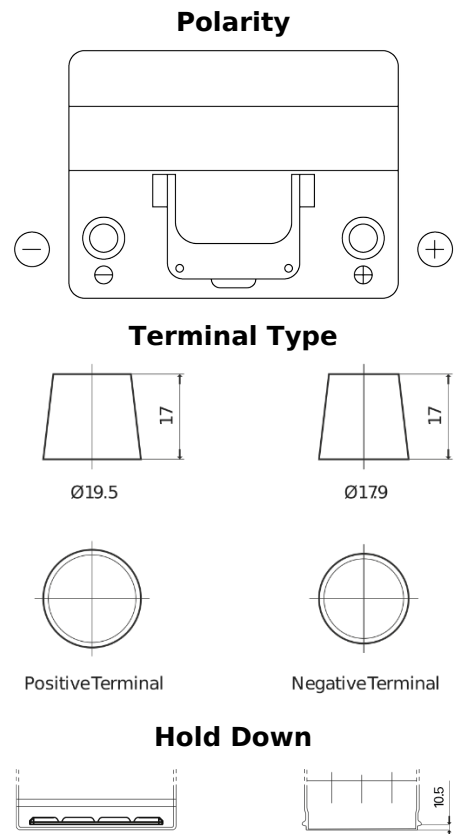

Product overview

Batteries for Cars

Technica TB604

Part number	TB604
Technology	Flooded
EAN/GTIN	3661024054416
Voltage	12 V
Capacity	60 Ah
CCA	480 A
Length	230 mm
Width	173 mm
Height	222 mm
Box size	D23
Polarity	ETN 0
Terminal Type	EN taper post
Hold Down	Korean B1
Weights (subject of variation)	14.60 kg