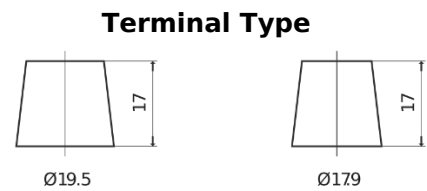

Product overview

Batteries for Cars

Excell EB604

Part number	EB604
Technology	Flooded
EAN/GTIN	3661024034418
Voltage	12 V
Capacity	60 Ah
CCA	480 A
Length	230 mm
Width	173 mm
Height	222 mm
Box size	D23
Polarity	ETN 0
Terminal Type	EN taper post
Hold Down	Korean B1
Weights (subject of variation)	14.60 kg