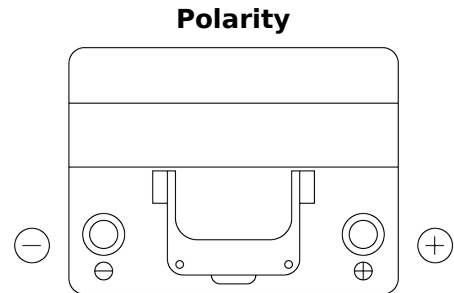

Product overview

Batteries for Cars

Excell EB604

Part number	EB604
Technology	Flooded
EAN/GTIN	3661024034418
Voltage	12 V
Capacity	60 Ah
CCA	480 A
Length	230 mm
Width	173 mm
Height	222 mm
Box size	D23
Polarity	ETN 0
Terminal Type	EN taper post
Hold Down	Korean B1
Weights (subject of variation)	14.60 kg