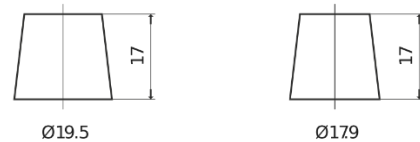

Product overview

Batteries for Cars

Plus CB604

Part number	CB604
Technology	Flooded
EAN/GTIN	3661024014410
Voltage	12 V
Capacity	60 Ah
CCA	480 A
Length	230 mm
Width	173 mm
Height	222 mm
Box size	D23
Polarity	ETN 0
Terminal Type	EN taper post
Hold Down	Korean B1
Weights (subject of variation)	14.60 kg

Polarity

Terminal Type

Positive Terminal

Negative Terminal

Hold Down

Design, features and specifications are subject to change without notice. We disclaim any representation or warranty, express or implied, concerning the data or recommendations, and in no event shall be liable for any loss or damage claimed to have arisen as a result. Some products may not be available in your local market.