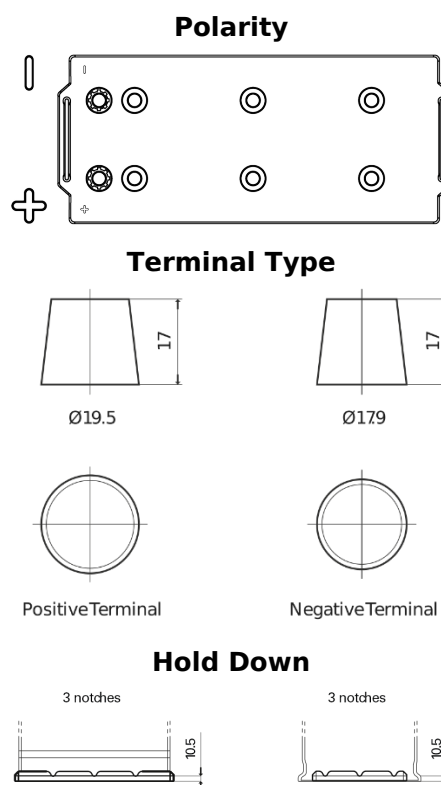

**Product overview**

Batteries for Trucks, Buses, Construction, Agriculture

**StartPRO TG1806**

Part number	TG1806
Technology	Flooded
EAN/GTIN	3661024055505
Voltage	12 V
Capacity	180 Ah
CCA	1000 A
Length	510 mm
Width	218 mm
Height	225 mm
Box size	D09
Polarity	ETN 4
Terminal Type	EN taper post
Hold Down	B3
Weights (subject of variation)	43.00 kg